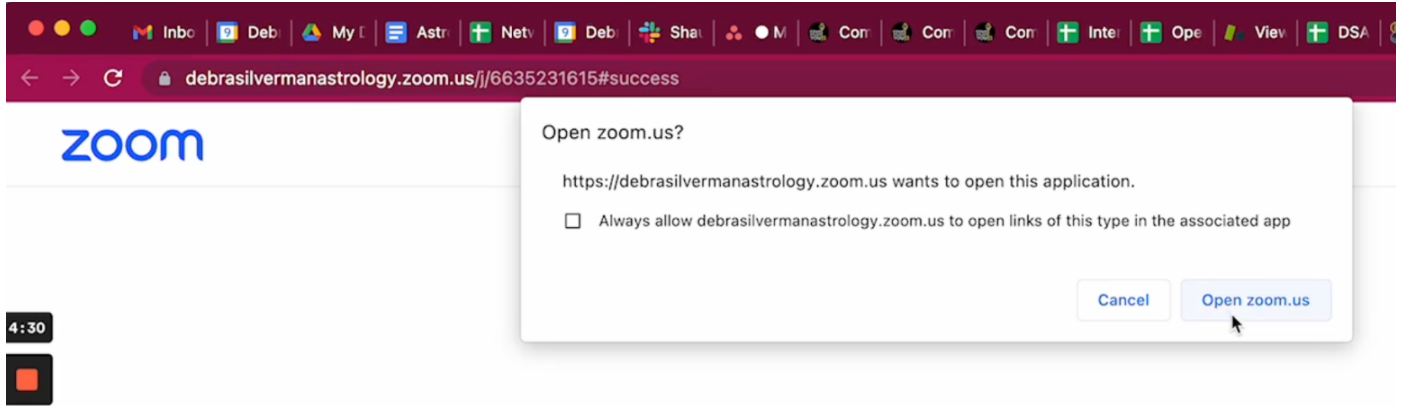

Go to the date in your calendar that you added to check to make sure it was added. You may need to refresh your browser to see it appear in your calendar.

The screenshot shows a Google Calendar view for February 2023. The calendar grid shows Monday the 13th, Tuesday the 14th, Wednesday the 15th, and Thursday the 16th. A popup window is open over the 13th, showing details for the event 'Lecture with Hokulani Beale' on Monday, February 13, from 2:00 to 4:00pm. A red arrow points to the time '2:00 - 4:00pm'. The popup includes options to 'Take meeting notes', the Zoom URL, a link to join the lecture, a link to the Student Hub for course access, contact information for questions, a notification set for 10 minutes before, and the organizer's name, Shauna JacksonCrabb.

Once the class has been added to your calendar you will see the green check mark appear in the top right corner of the event.

Once you have added all of your classes continue down the page in your Student Hub and add all the Class Events to your calendar as well!

On the day of your Live Class Lectures OR Class Events you can join the Zoom call from your Calendar instead of going into your Student Hub.

Just click on the Zoom link from inside your calendar invite and it will take you straight to Zoom to join your class! ;)