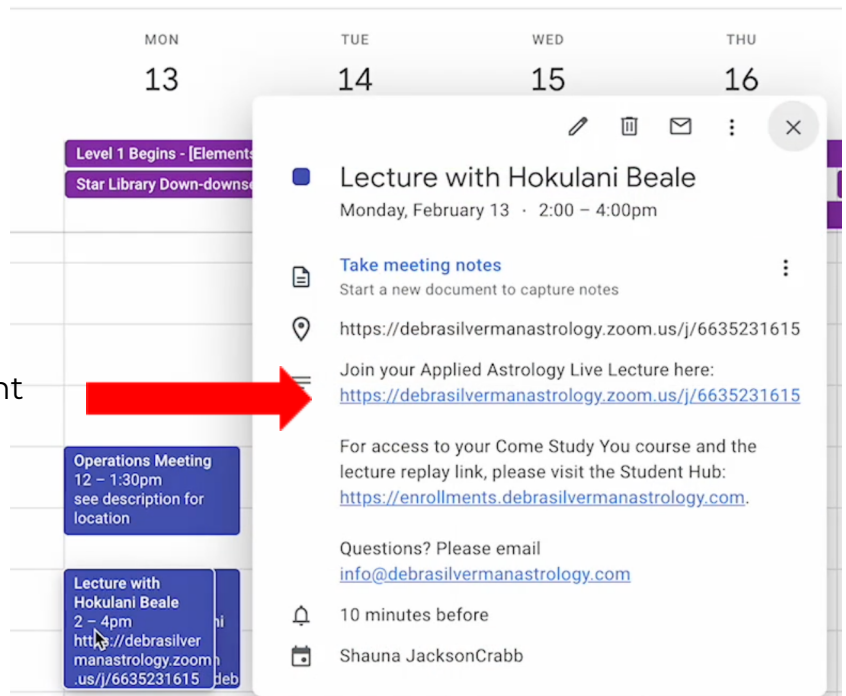

On the day of your Live Class Lectures OR Class Events you can join the Zoom call from your Calendar instead of going into your Student Hub.

Just click on the Zoom link from inside your calendar invite and it will take you straight to Zoom to join your class! ;)