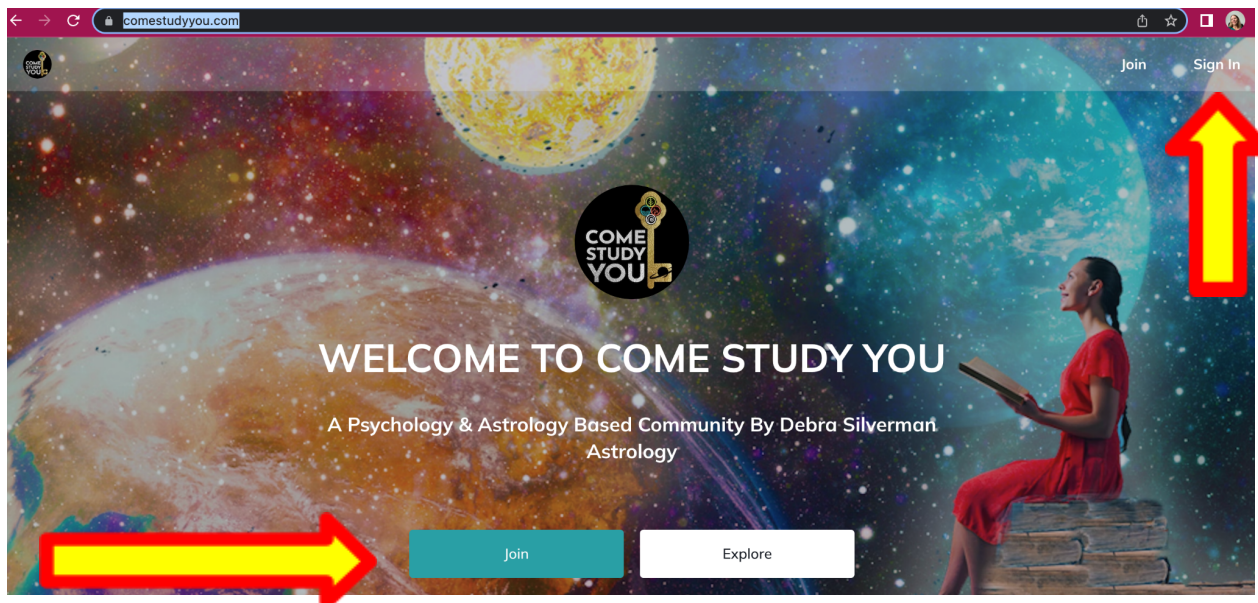

# STUDENT HUB

Welcome to your Applied Astrology Student Hub!

PURCHASE DATE	CLASS INFO
Feb 2, 2023	<a href="#">Click here for your Level 1 class info</a>

Please use the box above to navigate to your Applied Astrology Class Information.

## Step 3

- Now before we go any further in the Student Hub
- Log into your **Come Study You** account, if you don't have one it's time to make one!

**\*\* Note: The email address of your **Come Study You** account and **Student Hub** should be the same.\*\***

- If you have an account use the sign in button at the top right, *if you're brand new* click Join at the bottom of the page.

Link: [Sign In | Come Study You](#)

***Email address already in use? That means you have an account. Email [info@debrasilvermanastrology](mailto:info@debrasilvermanastrology) to help track down your account before proceeding.***

## Step 4

**Once you are logged into Come Study You >> Go back to your Student Hub**

- Under the title **Class Info** you will see the week your Level 1 class starts and the Link to your **Level 1 Prep Course!**
- **Click the link** and it should transport you to the **Applied Astrology Level 1 - Prep Course** in your Come Study You account. Tried it once and it didn't work? **Click it again!** (See image below)