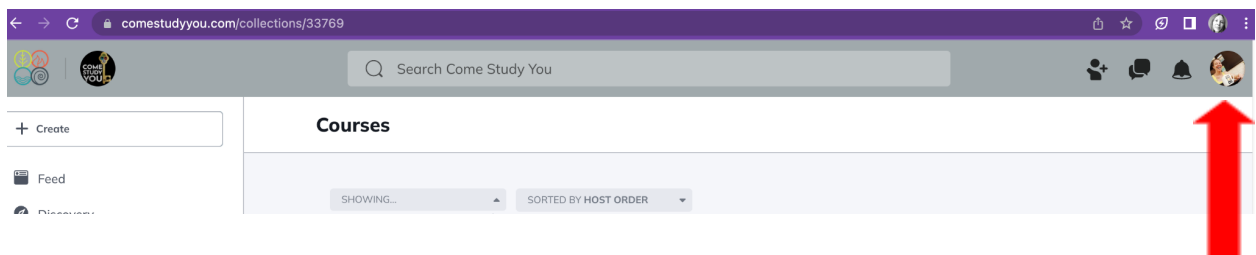

## Step 4

**Once you are logged into Come Study You >> Go back to your Student Hub**

- Under the title **Class Info** you will see the week your Level 1 class starts and the Link to your **Level 1 Prep Course!**
- **Click the link** and it should transport you to the **Applied Astrology Level 1 - Prep Course** in your Come Study You account. Tried it once and it didn't work? **Click it again!** (See image below)

# CLASS INFO

Classes for **Level 1** will begin the week of **February 13, 2023**.

Join the Applied Astrology [Level 1 Prep Course](#) in

You to get a head start on your studies!

## Step 5

Not sure if the course is on your Come Study You account page?

Go to your **profile picture in the top right hand side of Come Study You** and **click on it**, then **click on your name**

- Scroll down to the bottom of your profile and you will see your **Courses** and **Groups** listed. Hover over the Course titles to see the complete Course Title
- If you have just added a course but don't see it yet **Click the refresh arrow on your browser** to refresh Come Study You.